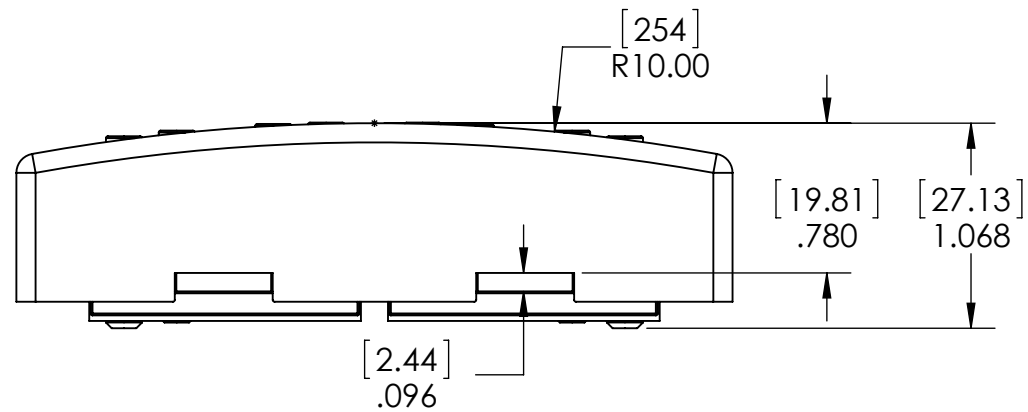

DP300 RELENTLESS J NECK

TITLE: Relentless J dimensions

Details:

1388 Richmond Terrace, PO Box 100387, Staten Island, NY 10310
 Tel. (718)981-9286, Fax (718)720-5296, Email: tech@dimarzio.com

PROPRIETARY AND CONFIDENTIAL
 THE INFORMATION CONTAINED IN THIS DRAWING IS THE SOLE PROPERTY OF
 DIMARZIO, INC. ANY REPRODUCTION IN PART OR AS A WHOLE WITHOUT THE
 WRITTEN PERMISSION OF DIMARZIO, INC. IS PROHIBITED.

DP301 RELENTLESS J BRIDGE

1388 Richmond Terrace, PO Box 100387, Staten Island, NY 10310
 Tel. (718)981-9286, Fax (718)720-5296, Email: tech@dimarzio.com

TITLE: Relentless J dimensions

Details:

PROPRIETARY AND CONFIDENTIAL
 THE INFORMATION CONTAINED IN THIS DRAWING IS THE SOLE PROPERTY OF
 DIMARZIO, INC. ANY REPRODUCTION IN PART OR AS A WHOLE WITHOUT THE
 WRITTEN PERMISSION OF DIMARZIO, INC. IS PROHIBITED.