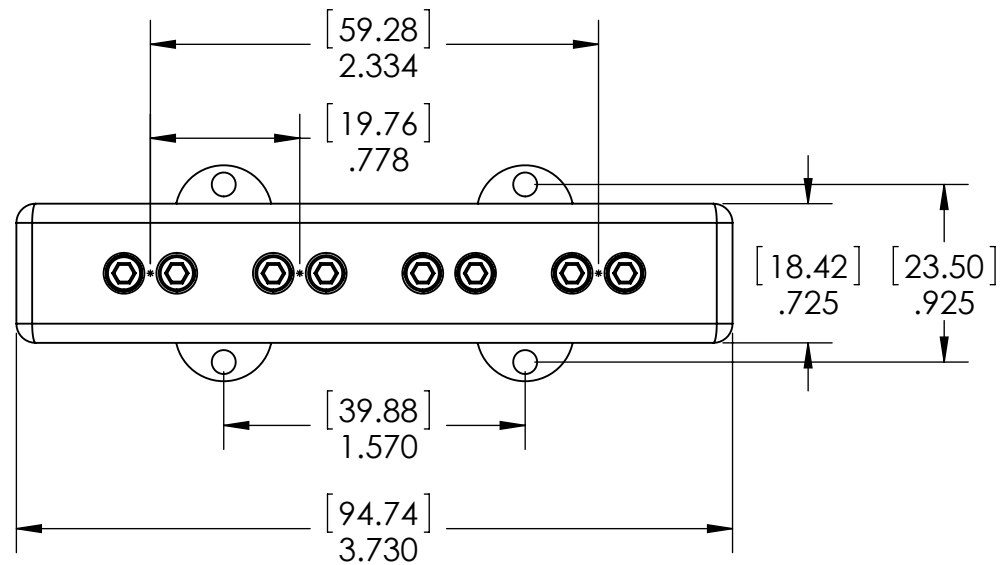

DP300 RELENTLESS J NECK

TITLE: Relentless J dimensions

Details:

1388 Richmond Terrace, PO Box 100387, Staten Island, NY 10310
 Tel. (718)981-9286, Fax (718)720-5296, Email: tech@dimarzio.com

PROPRIETARY AND CONFIDENTIAL
 THE INFORMATION CONTAINED IN THIS DRAWING IS THE SOLE PROPERTY OF
 DIMARZIO, INC. ANY REPRODUCTION IN PART OR AS A WHOLE WITHOUT THE
 WRITTEN PERMISSION OF DIMARZIO, INC. IS PROHIBITED.

DP301 RELENTLESS J BRIDGE

1388 Richmond Terrace, PO Box 100387, Staten Island, NY 10310
 Tel. (718)981-9286, Fax (718)720-5296, Email: tech@dimarzio.com

TITLE: Relentless J dimensions

Details:

PROPRIETARY AND CONFIDENTIAL
 THE INFORMATION CONTAINED IN THIS DRAWING IS THE SOLE PROPERTY OF
 DIMARZIO, INC. ANY REPRODUCTION IN PART OR AS A WHOLE WITHOUT THE
 WRITTEN PERMISSION OF DIMARZIO, INC. IS PROHIBITED.