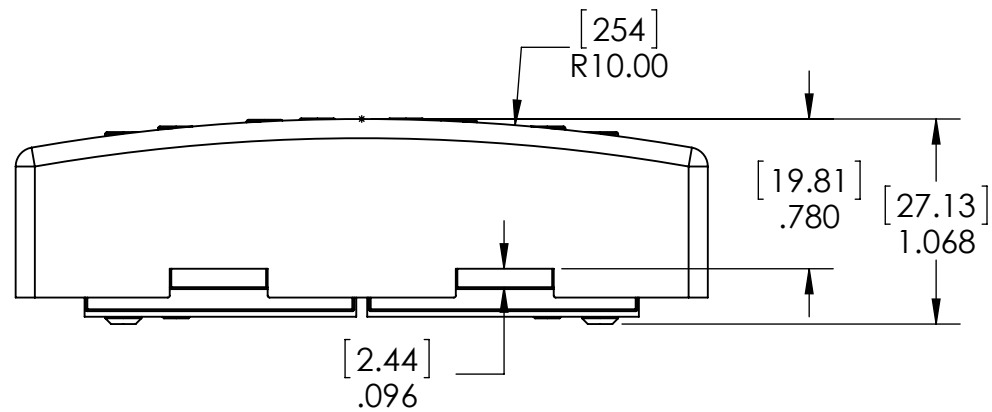

DP300 RELENTLESS J NECK

TITLE: Relentless J dimensions

Details:

1388 Richmond Terrace, PO Box 100387, Staten Island, NY 10310
 Tel. (718)981-9286, Fax (718)720-5296, Email: tech@dimarzio.com

PROPRIETARY AND CONFIDENTIAL
 THE INFORMATION CONTAINED IN THIS DRAWING IS THE SOLE PROPERTY OF
 DIMARZIO, INC. ANY REPRODUCTION IN PART OR AS A WHOLE WITHOUT THE
 WRITTEN PERMISSION OF DIMARZIO, INC. IS PROHIBITED.

DP301 RELENTLESS J BRIDGE

1388 Richmond Terrace, PO Box 100387, Staten Island, NY 10310
 Tel. (718)981-9286, Fax (718)720-5296, Email: tech@dimarzio.com

TITLE: Relentless J dimensions

Details:

PROPRIETARY AND CONFIDENTIAL
 THE INFORMATION CONTAINED IN THIS DRAWING IS THE SOLE PROPERTY OF
 DIMARZIO, INC. ANY REPRODUCTION IN PART OR AS A WHOLE WITHOUT THE
 WRITTEN PERMISSION OF DIMARZIO, INC. IS PROHIBITED.