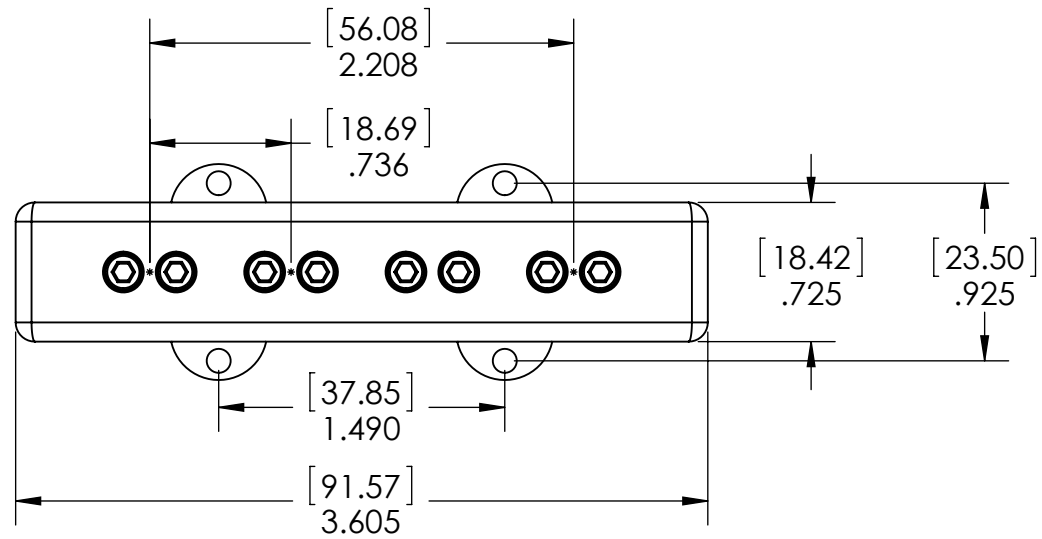

DP300 RELENTLESS J NECK

TITLE: Relentless J dimensions

Details:

1388 Richmond Terrace, PO Box 100387, Staten Island, NY 10310
 Tel. (718)981-9286, Fax (718)720-5296, Email: tech@dimarzio.com

PROPRIETARY AND CONFIDENTIAL
 THE INFORMATION CONTAINED IN THIS DRAWING IS THE SOLE PROPERTY OF
 DIMARZIO, INC. ANY REPRODUCTION IN PART OR AS A WHOLE WITHOUT THE
 WRITTEN PERMISSION OF DIMARZIO, INC. IS PROHIBITED.

DP301 RELENTLESS J BRIDGE

1388 Richmond Terrace, PO Box 100387, Staten Island, NY 10310
 Tel. (718)981-9286, Fax (718)720-5296, Email: tech@dimarzio.com

TITLE: Relentless J dimensions

Details:

PROPRIETARY AND CONFIDENTIAL
 THE INFORMATION CONTAINED IN THIS DRAWING IS THE SOLE PROPERTY OF
 DIMARZIO, INC. ANY REPRODUCTION IN PART OR AS A WHOLE WITHOUT THE
 WRITTEN PERMISSION OF DIMARZIO, INC. IS PROHIBITED.